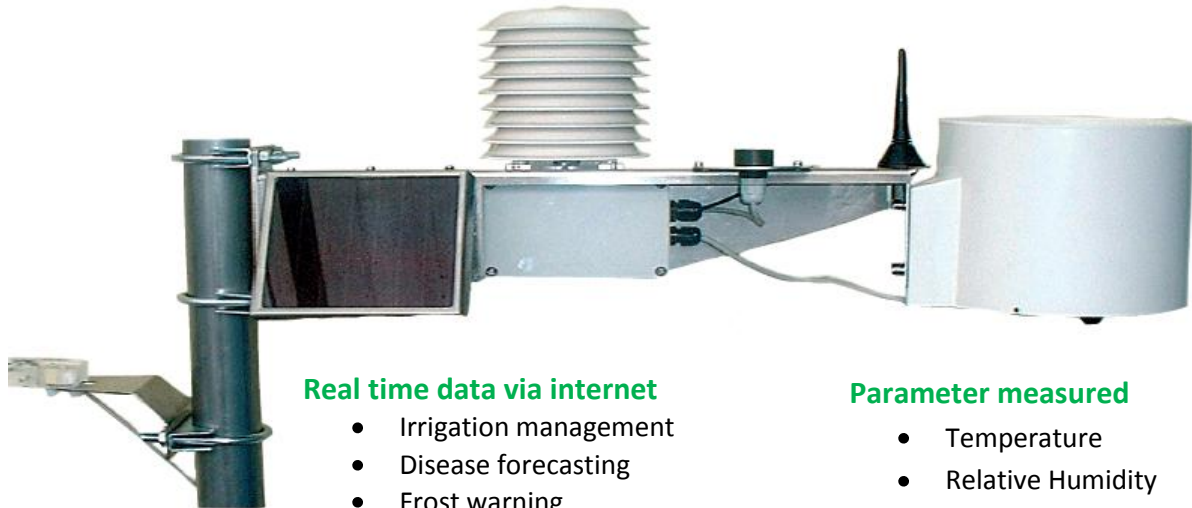

iMETOS® ag Weather Station

Real time data via internet

- Irrigation management
- Disease forecasting
- Frost warning
- Planning and logistics
- Local micro climate monitoring

Parameter measured

- Temperature
- Relative Humidity
- Rainfall
- Leaf wetness
- Windspeed

Web Service
www.fieldclimate.com

- Weather Reports and forecast
- Agronomic Reports and Automation
- Disease/Pest and Frost/Stress Alerts
- Crop Staging Models
- Crop Yield Model

Benefits:

- Continuous Direct Measurement Method
- Independent Studies Have Confirmed Up to 80% Savings
- Durable and Cost Effective
- Easy to Install and Maintain
- Easy to Use

Other products:

iMetos Eco D2 Soil Moisture

iMetos eTrap Alert

iMetos ICA 30/60 (Automatic Irrigation Controller)